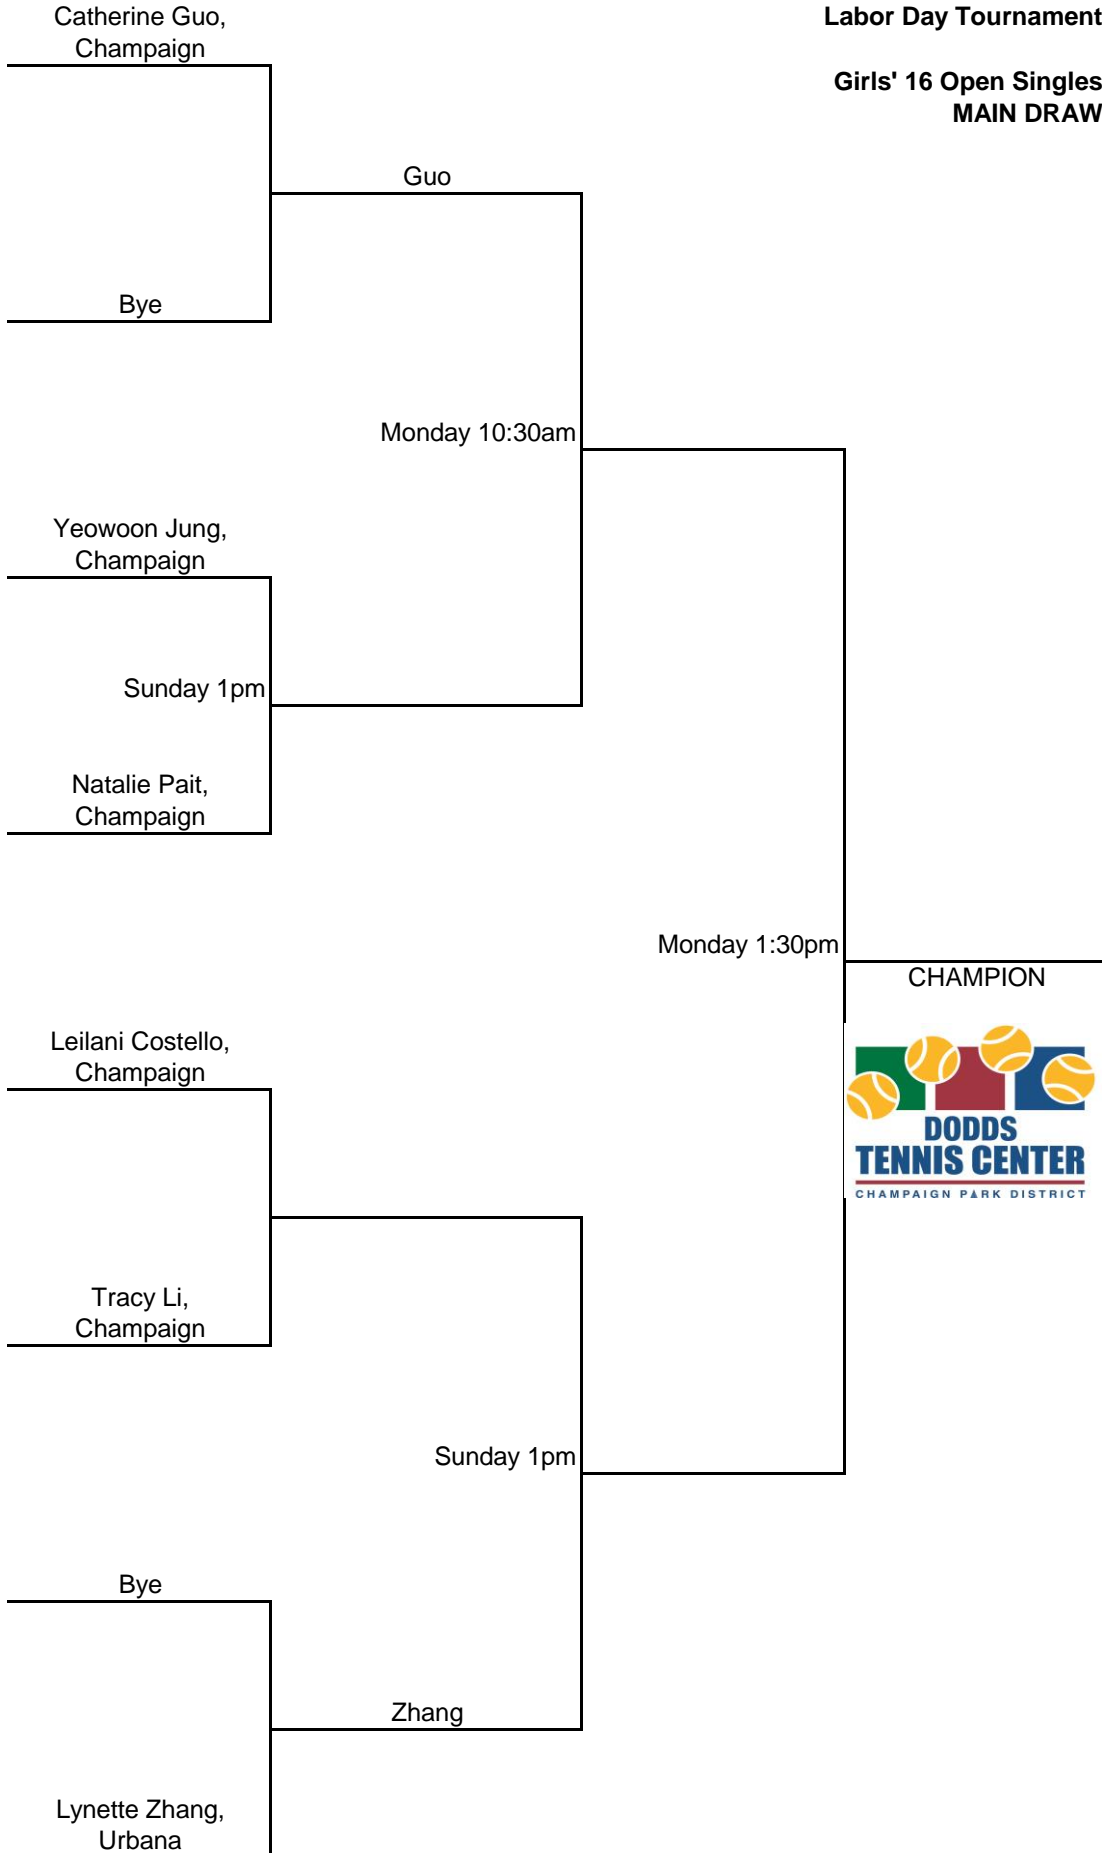

CHAMPAIGN PARK DISTRICT
Labor Day Tournament

Girls' 16 Open Singles
MAIN DRAW

**CHAMPAIGN PARK DISTRICT
Labor Day Tournament**

**Girls' 16 Open Singles
CONSOLATION DRAW**