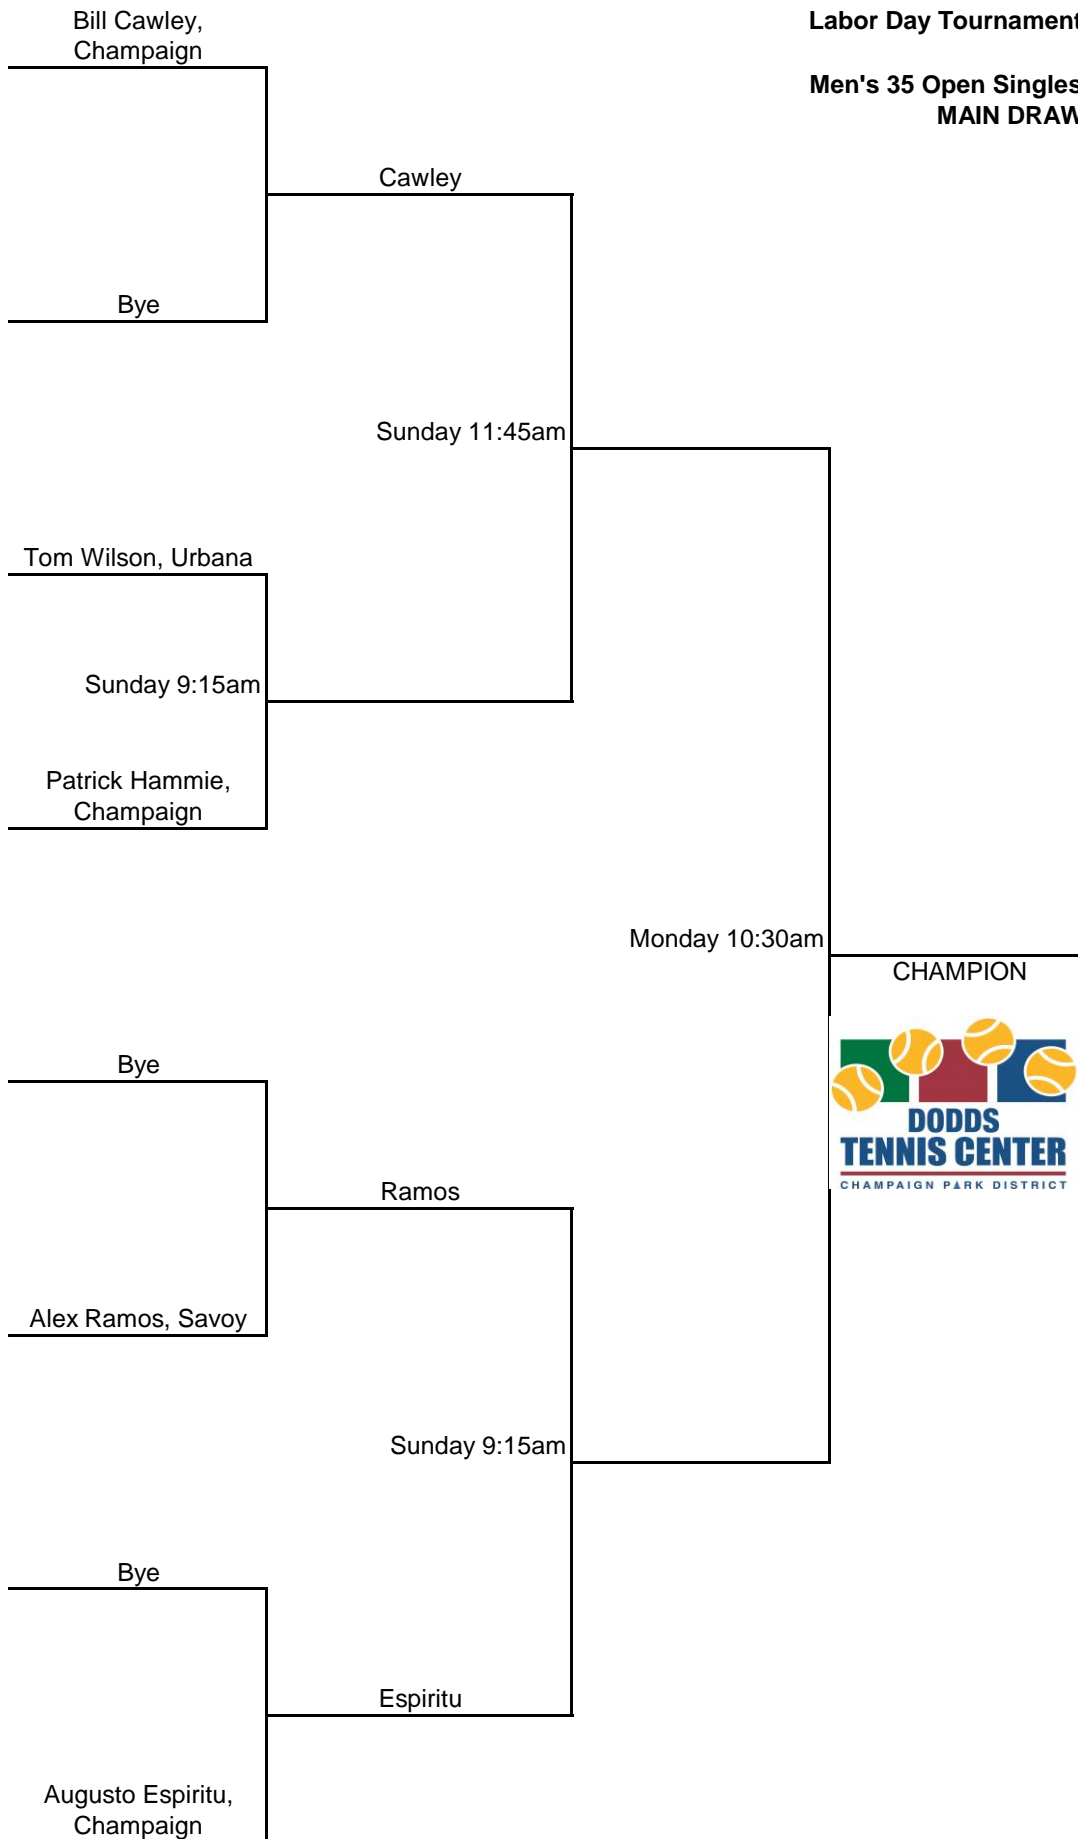

CHAMPAIGN PARK DISTRICT
Labor Day Tournament

Men's 35 Open Singles
MAIN DRAW

**CHAMPAIGN PARK DISTRICT
Labor Day Tournament**

**Men's 35 Open Singles
CONSOLATION DRAW**