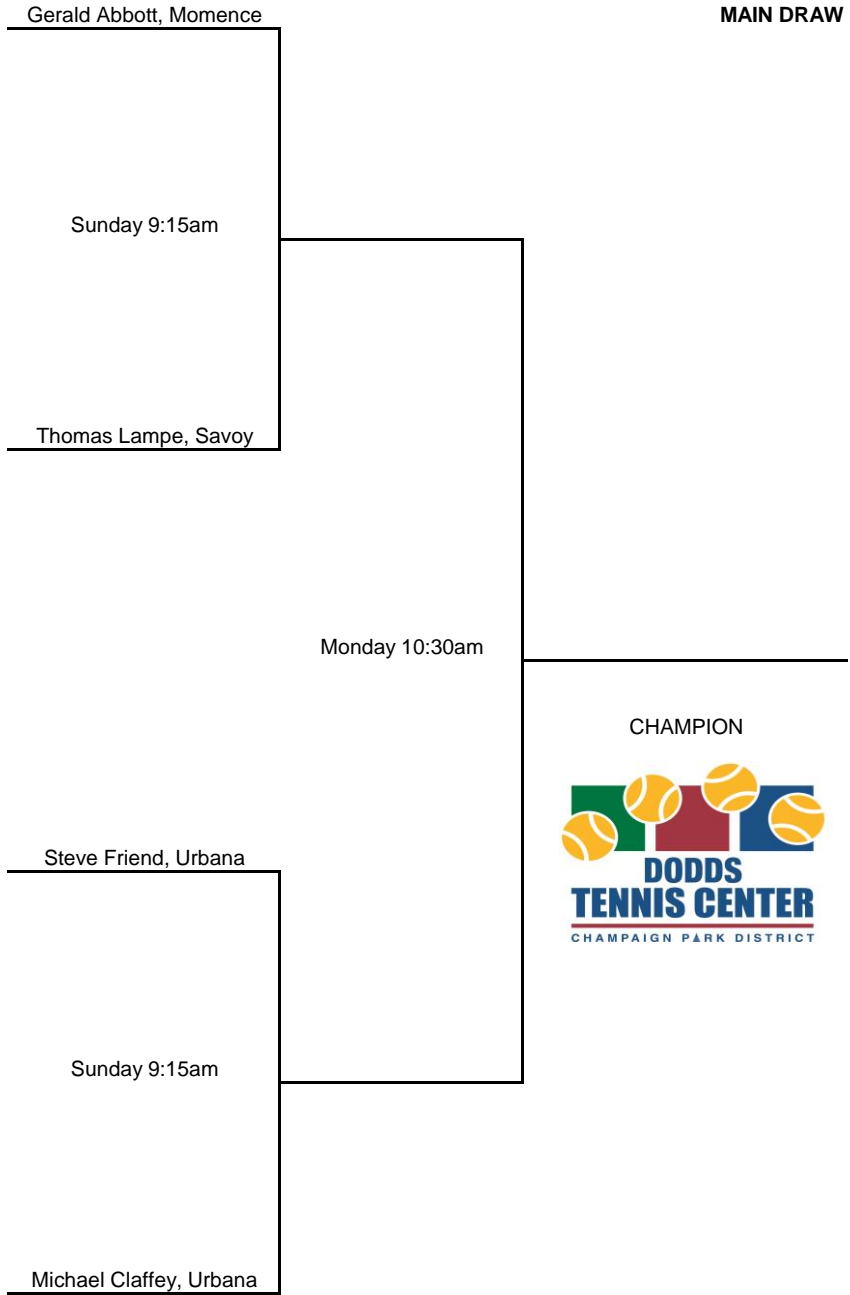

**CHAMPAIGN PARK DISTRICT  
Labor Day Tournament**

**Men's 65 Open Singles  
MAIN DRAW**

**CHAMPAIGN PARK DISTRICT  
Labor Day Tournament**

**Men's 65 Open Singles  
CONSOLATION DRAW**