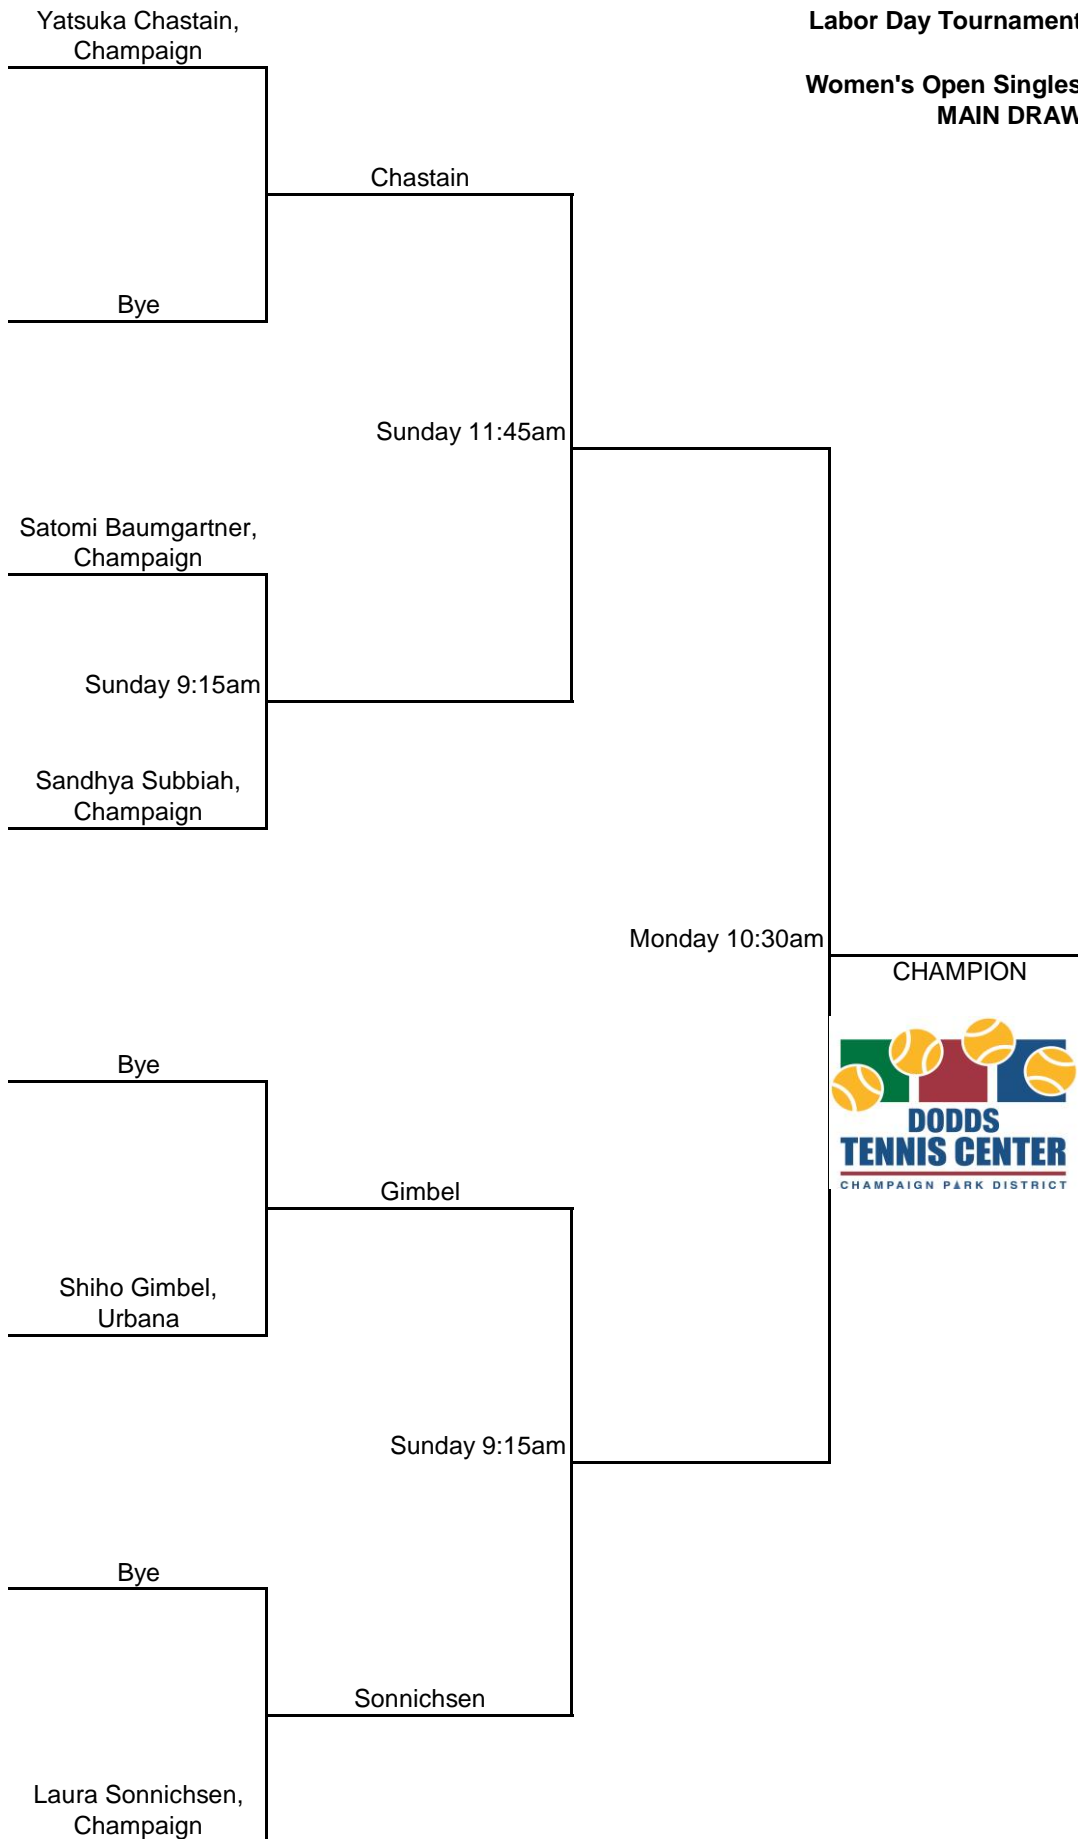

**CHAMPAIGN PARK DISTRICT
Labor Day Tournament**

**Women's Open Singles
MAIN DRAW**

**CHAMPAIGN PARK DISTRICT
Labor Day Tournament**

**Women's Open Singles
CONSOLATION DRAW**