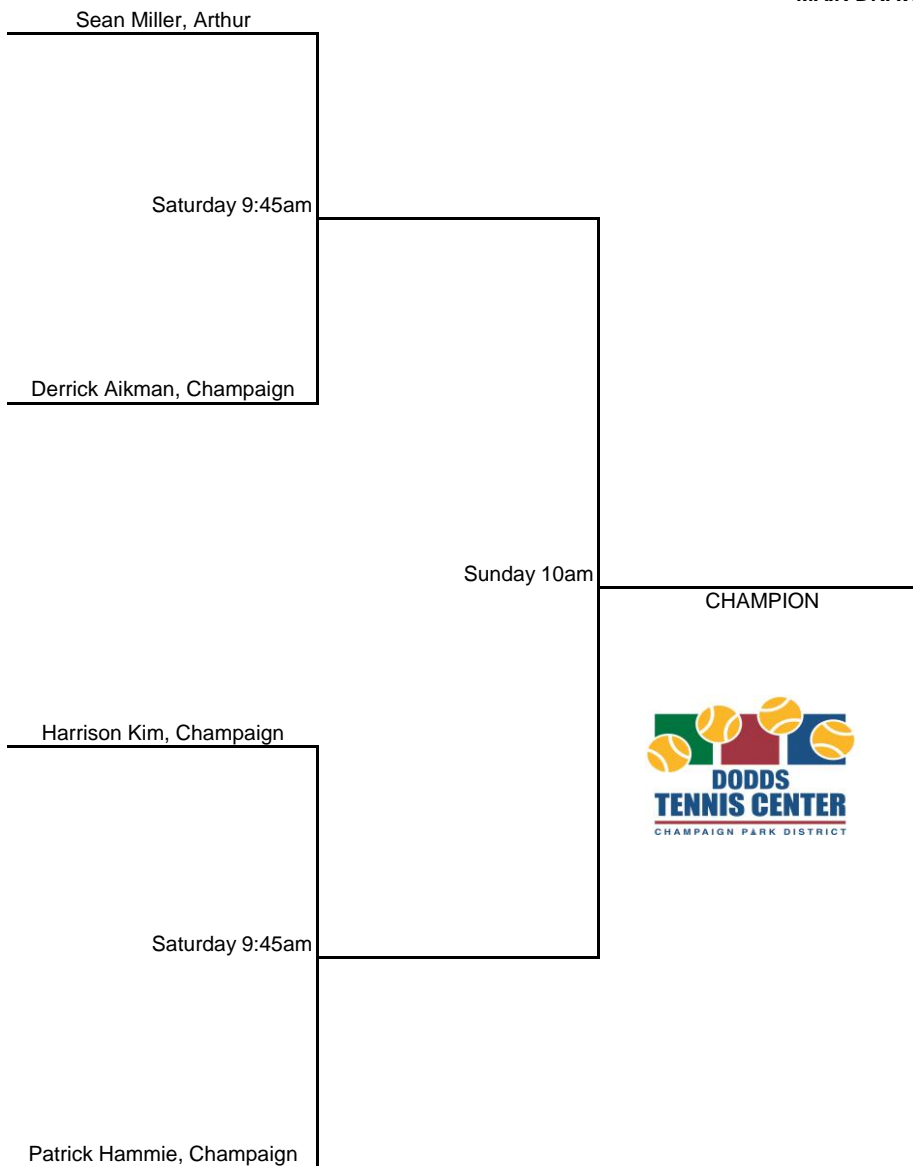

CHAMPAIGN PARK DISTRICT
17th Annual Indoor Tennis Tournament

Men's 35+ Singles
MAIN DRAW

CHAMPAIGN PARK DISTRICT
17th Annual Indoor Tennis Tournament

Men's 35+ Singles
CONSOLATION DRAW